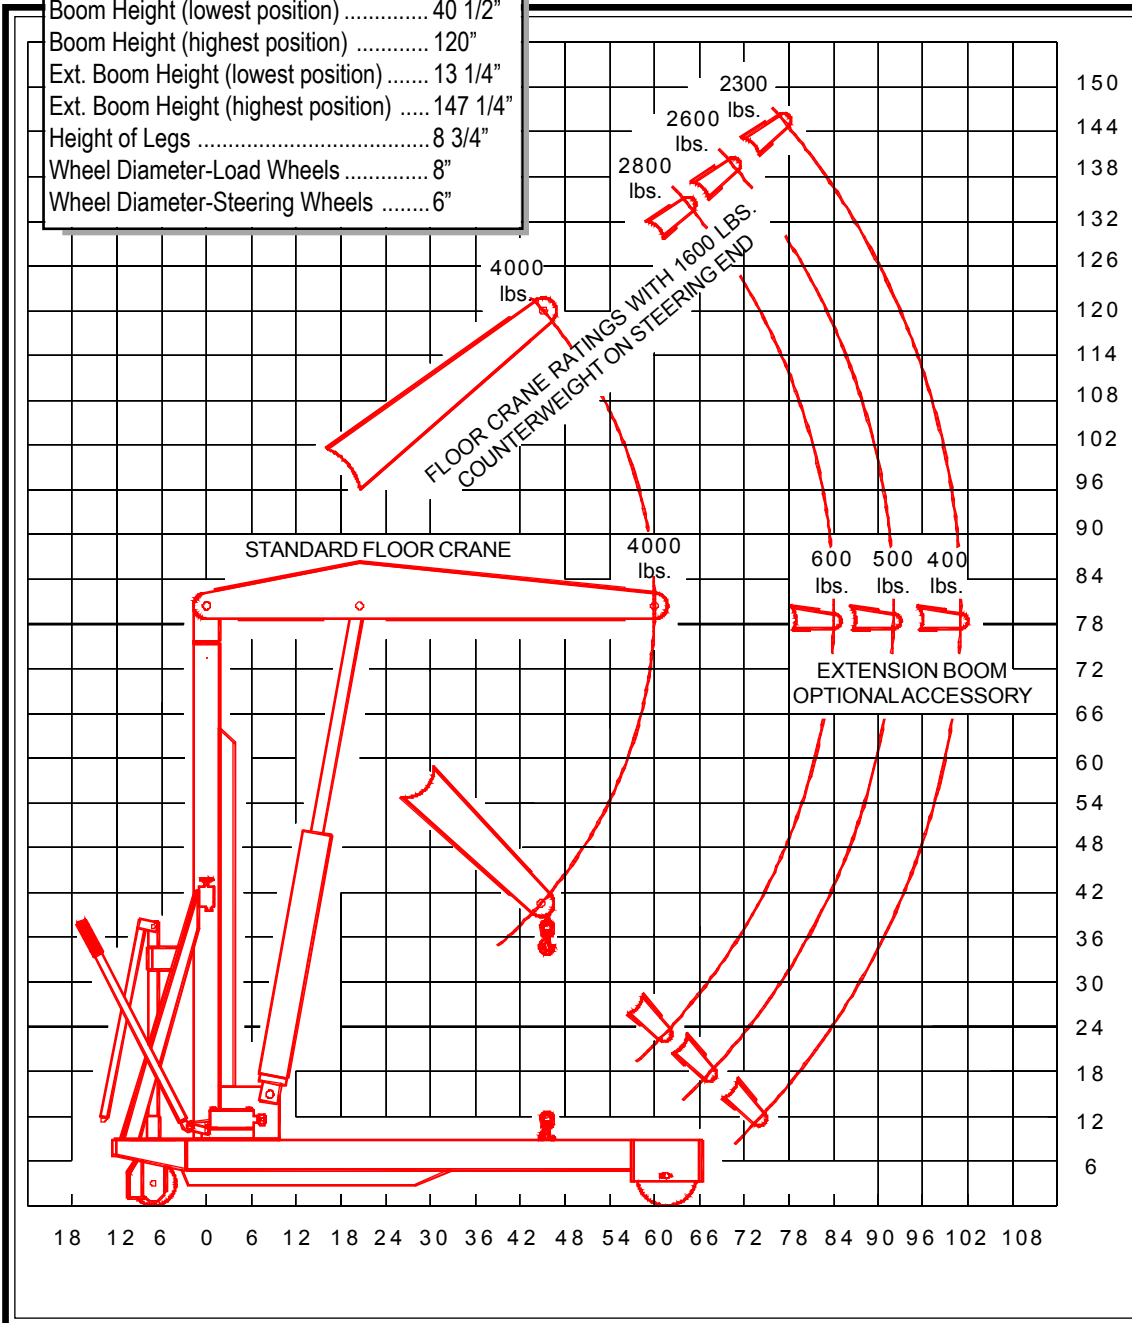

ACCESSORIES

- **Barrel Grip**
- **Floor Lock**
- **E-Z Steer**
- **Phenolic or Polyurethane Wheels**
- **Extension Boom**
- **Power-Pak**

STANDARD FEATURES

- Meets Ruger's engineering standards of 150% structural overload of maximum rated capacity
- Double action hand pump for quicker and easier lift
- Built-in hydraulic overload relief valve (An original Ruger patent)
- Needle type release valve permits pin-point control over lowering and holding of the heaviest or lightest loads
- Steel casters with roller bearing wheels
- Swivel hook with safety latch and chain to support heavy loads

E-mail: info@davidround.com

The wide base design makes the HP-2W a powerful and versatile floor crane.

Tested and exceeds ANSI/ASME PALD-12C standards.
Meets ANSI Z.535

David Round, Inc.
 Ruger Division
 32405 Aurora Road
 Solon, OH 44139
 Phone: 440-248-4700
 Fax: 440-248-8544
 www.rugerindustries.com

AFFORDABLE

WIDE BASE

VERSATILE

DEPENDABLE

MODEL: HP-2W

Model	HP-2W
Max. Capacity	4000 lbs
Overall Base Length	79"
Overall Width	43 1/4"
Overall Height	82 1/4"
Width Between Legs	35"
Boom Reach Retracted	60"
Boom Reach Extended	101"
Boom Height (lowest position)	40 1/2"
Boom Height (highest position)	120"
Ext. Boom Height (lowest position)	13 1/4"
Ext. Boom Height (highest position)	147 1/4"
Height of Legs	8 3/4"
Wheel Diameter-Load Wheels	8"
Wheel Diameter-Steering Wheels	6"

18 12 6 0 6 12 18 24 30 36 42 48 54 60 66 72 78 84 90 96 102 108