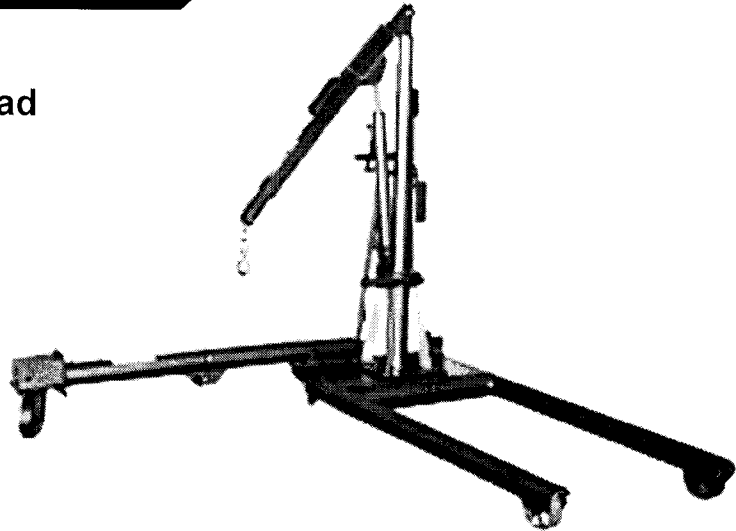

David Round, Inc.
Ruger Division
32405 Aurora Road
Solon, OH 44139
Phone: 440-248-4700
Fax: 440-248-8544
www.rugerindustries.com

HYDRAULIC

90 DEGREES

AFFORDABLE

SWING BOOM

HP-1/2CJ

- 1000 lb. Capacity
- 90 degree boom swing with load
- Outrigger folds up

ACCESSORIES

- Barrel Grip
- Floor Lock
- Phenolic or Polyurethane wheels
- Air/Oil
- Power-Pak

STANDARD FEATURES

- Meets Ruger's engineering standards of 150% structural overload of maximum rated capacity
- Double action hand pump for quicker and easier lift
- Built-in hydraulic overload relief valve (An original Ruger patent)
- Needle type release valve permits pin-point control over lowering or holding of heaviest or lightest loads
- Adjustable telescopic boom
- Steel wheels and casters with roller bearings
- Swivel hook with safety latch and chain to support heavy loads

E-mail: info@davidround.com

Equipped with a retractable outrigger allows the HP-1/2 CJ crane boom to position loads 90 degrees to either side.

Tested and exceeds ANSI/ASME PALD-12C standards.

Meets ANSI Z.535

David Round, Inc.
 Ruger Division
 32405 Aurora Road
 Solon, OH 44139
 Phone: 440-248-4700
 Fax: 440-248-8544
 www.rugerindustries.com

HYDRAULIC

90 DEGREES

AFFORDABLE

SWING BOOM

MODEL: HP-1/2CJ

Model	HP-1/2CJ
Max. Capacity	1000 lbs
Overall Base Length	69 3/4"
Overall Width	32"
Overall Height	68-1/2"
Width Between Legs	25"
Boom Reach Retracted	39"
Boom Reach Extended	51"
Boom Height (lowest position)	34"
Boom Height (highest position)	97"
Ext. Boom Height (lowest position)	26"
Ext. Boom Height (highest position)	105"
Height of Legs	6 3/4"
Wheel Diameter-Load Wheels	6"
Wheel Diameter-Steering wheels	4"