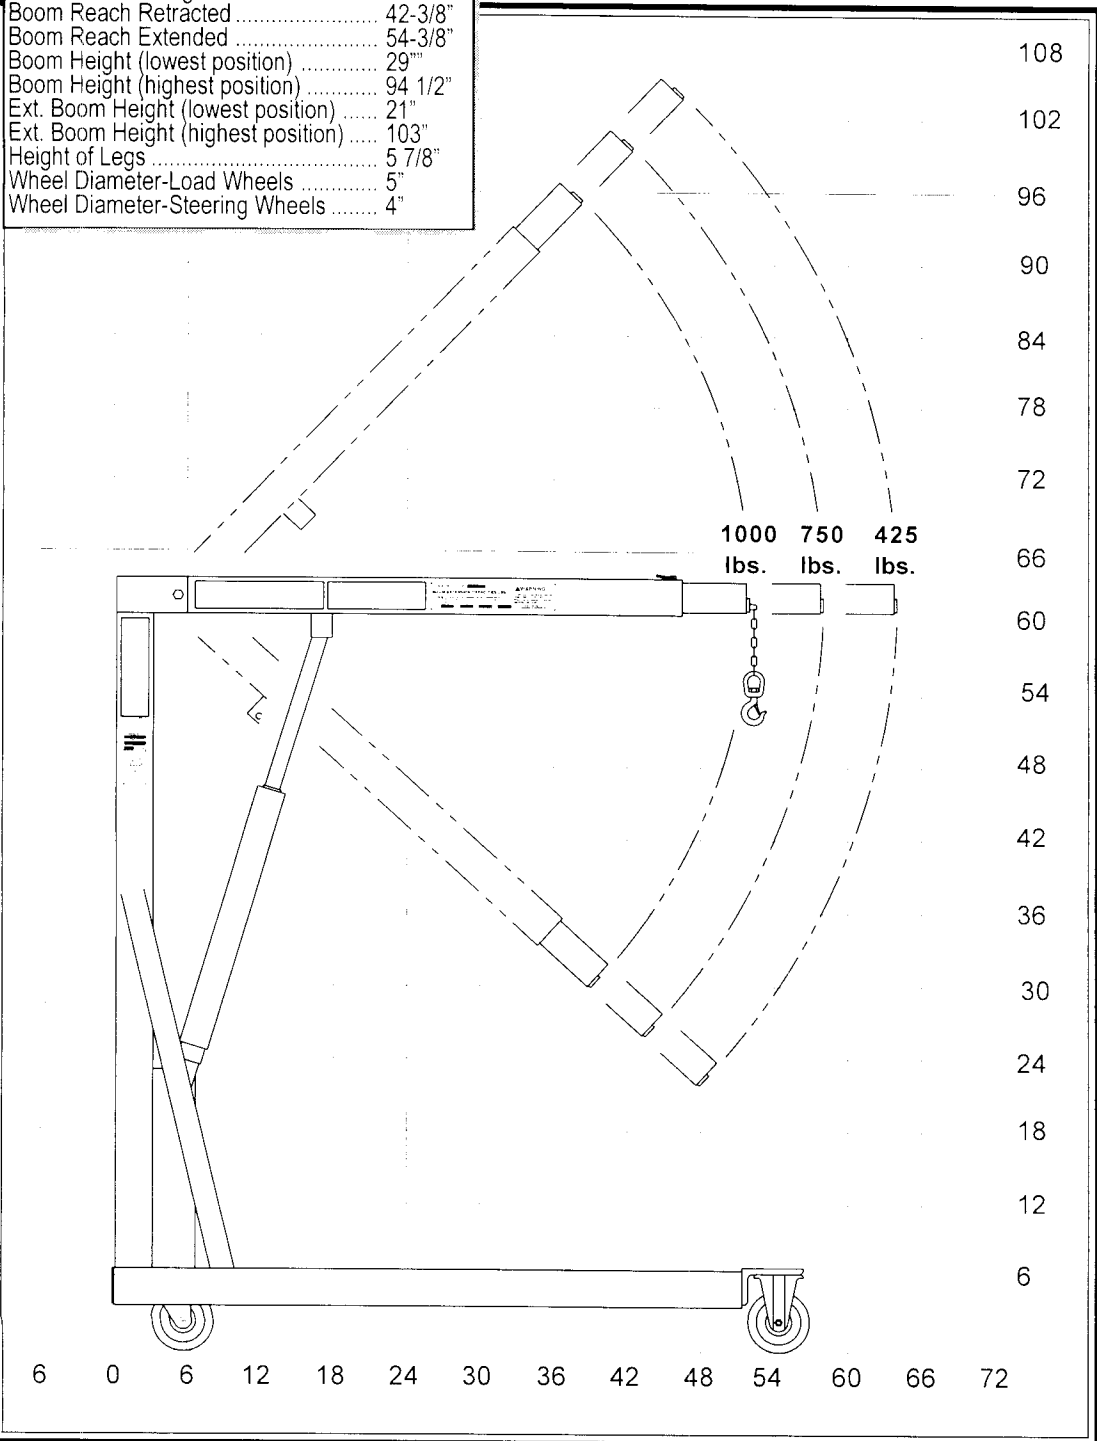

ACCESSORIES

- Barrel Grip
- Floor Lock
- Polyurethane or Steel Wheels
- Power-Pak

STANDARD FEATURES

- Meets Ruger's engineering standards of 150% structural overload of maximum rated capacity
- Double action hand pump for quicker and easier lift
- Built-in hydraulic overload relief valve (An original Ruger patent)
- Needle type release valve permits pin-point control over lowering and holding of the heaviest or lightest load
- Adjustable built-in telescopic boom
- Phenolic resin wheels and casters with roller bearings
- Swivel hook with safety latch and chain to support heavy loads

VERSATILE

COMPACT

AFFORDABLE

DEPENDABLE

MODEL: HP1000

Model	HP1000
Max. Capacity	1000 lbs
Overall Base Length	57-5/8"
Overall Width	32-3/8"
Overall Height	63"
Width Between Legs	25 1/2"
Boom Reach Retracted	42-3/8"
Boom Reach Extended	54-3/8"
Boom Height (lowest position)	29"
Boom Height (highest position)	94 1/2"
Ext. Boom Height (lowest position)	21"
Ext. Boom Height (highest position)	103"
Height of Legs	5 7/8"
Wheel Diameter-Load Wheels	5"
Wheel Diameter-Steering Wheels	4"