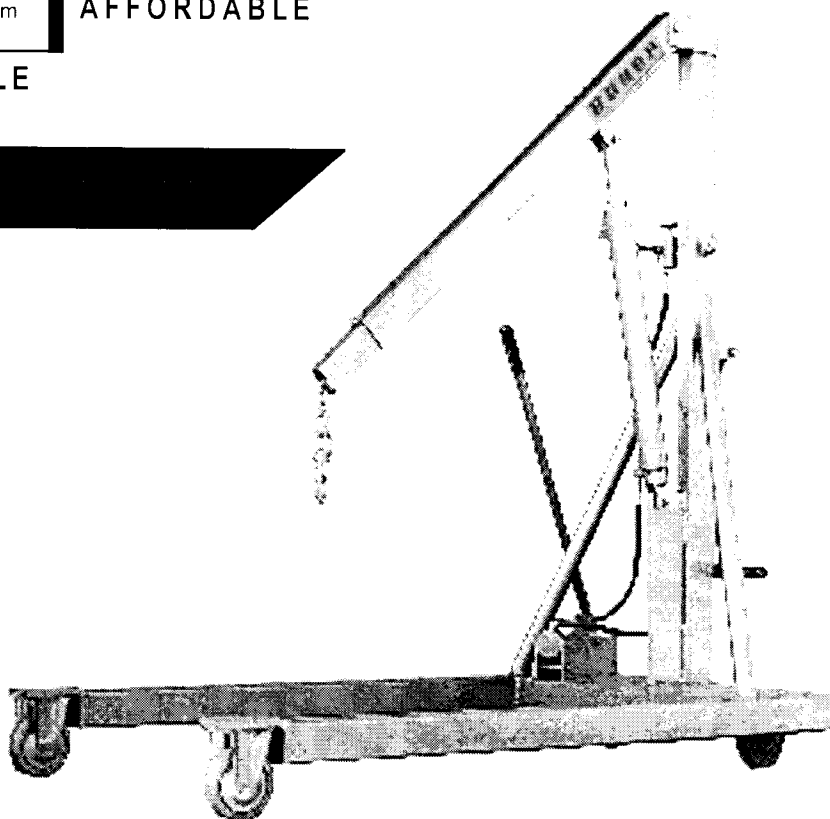

David Round, Inc.
Ruger Division
32405 Aurora Road
Solon, OH 44139
Phone: 440-248-4700
Fax: 440-248-8544
www.rugerindustries.com

VERSATILE

COMPACT

AFFORDABLE

DEPENDABLE

HP1000

- 1000 lb. Capacity
- New design for maximum efficiency and reliability

ACCESSORIES

- Barrel Grip
- Floor Lock
- Polyurethane or Steel Wheels
- Power-Pak

STANDARD FEATURES

- Meets Ruger's engineering standards of 150% structural overload of maximum rated capacity
- Double action hand pump for quicker and easier lift
- Built-in hydraulic overload relief valve (An original Ruger patent)
- Needle type release valve permits pin-point control over lowering and holding of the heaviest or lightest load
- Adjustable built-in telescopic boom
- Phenolic resin wheels and casters with roller bearings
- Swivel hook with safety latch and chain to support heavy loads

VERSATILE

COMPACT

AFFORDABLE

DEPENDABLE

MODEL: HP1000

Model	HP1000
Max. Capacity	1000 lbs
Overall Base Length	57-5/8"
Overall Width	32-3/8"
Overall Height	63"
Width Between Legs	25 1/2"
Boom Reach Retracted	42-3/8"
Boom Reach Extended	54-3/8"
Boom Height (lowest position)	29"
Boom Height (highest position)	94 1/2"
Ext. Boom Height (lowest position)	21"
Ext. Boom Height (highest position)	103"
Height of Legs	5 7/8"
Wheel Diameter-Load Wheels	5"
Wheel Diameter-Steering Wheels	4"