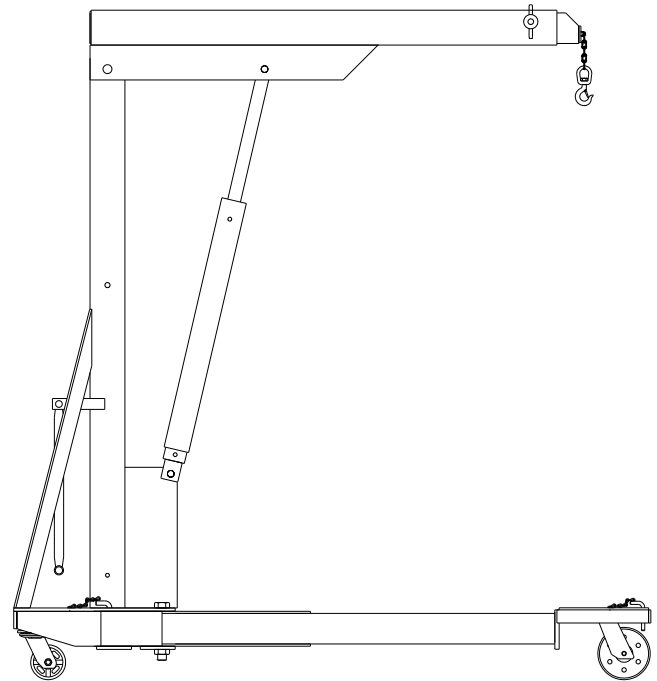

The HP2000A is designed and engineered to easily accomodate oversized loads.

Tested and exceeds ANSI/ASME PALD-12C standards.

Meets ANSI Z.535