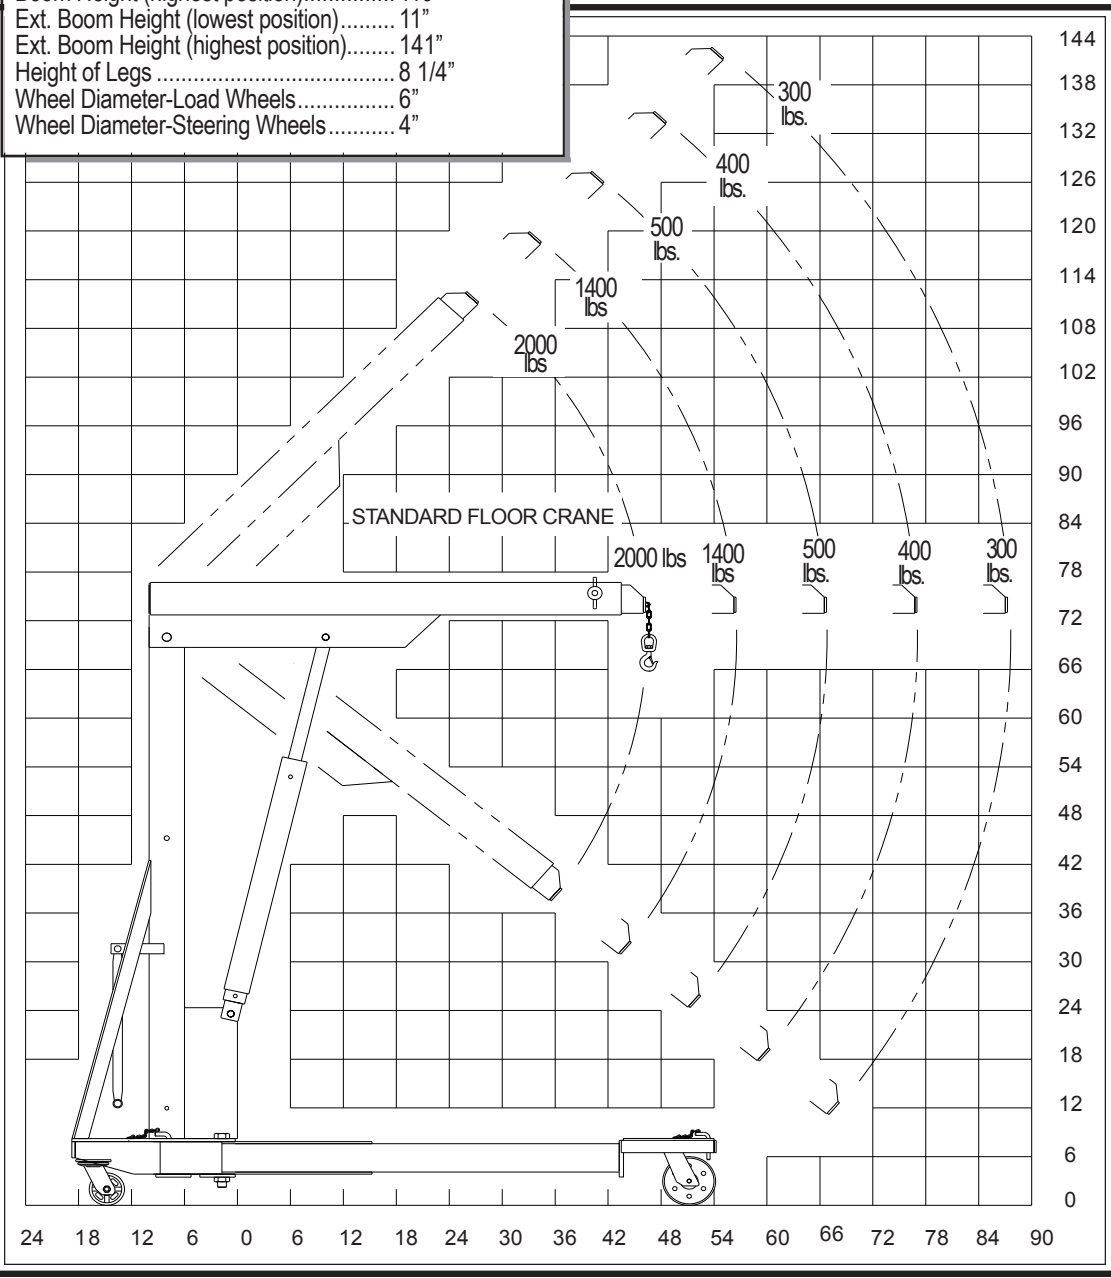

MODEL: HP-2000A

PUMPING CYCLES needed to raise boom through full travel; 21 with crane set for speed and 55 with crane set for power.

Certain models can be shipped NEXT DAY.

NOTE:
Ruger can modify any standard dimensions to meet specific customer needs.